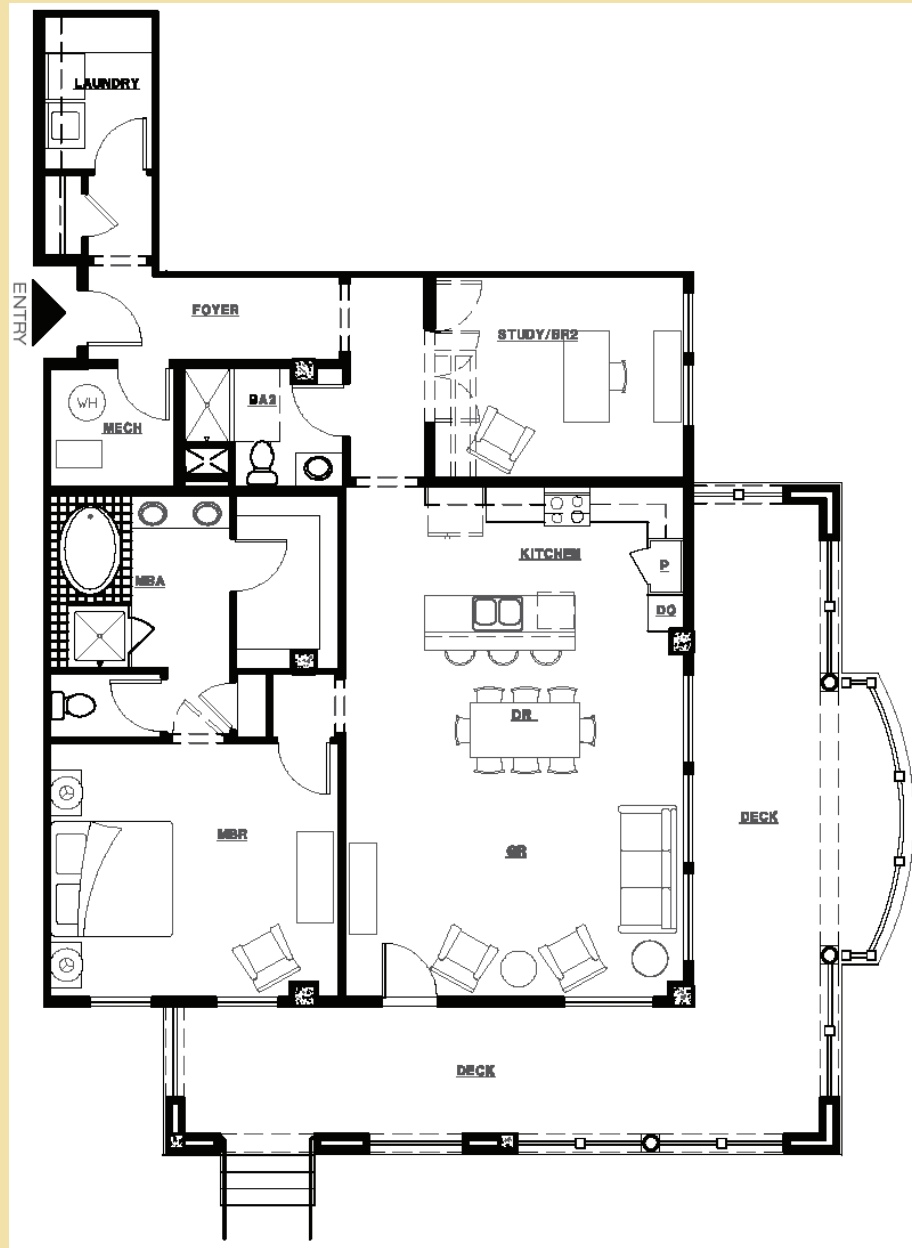

Community: Prima
Plan: 1

Level 1 of 1

Plan Details:

- 1,457 Square Feet
- 1 Bedroom + Den
- 2 Bathrooms
- 1-Bay Parking Space
- On-Site Storage Space
- Condominium Home
- One-Level Layout
- Open Great Room with Island Kitchen
- Huge, Private Wrap-Around Deck